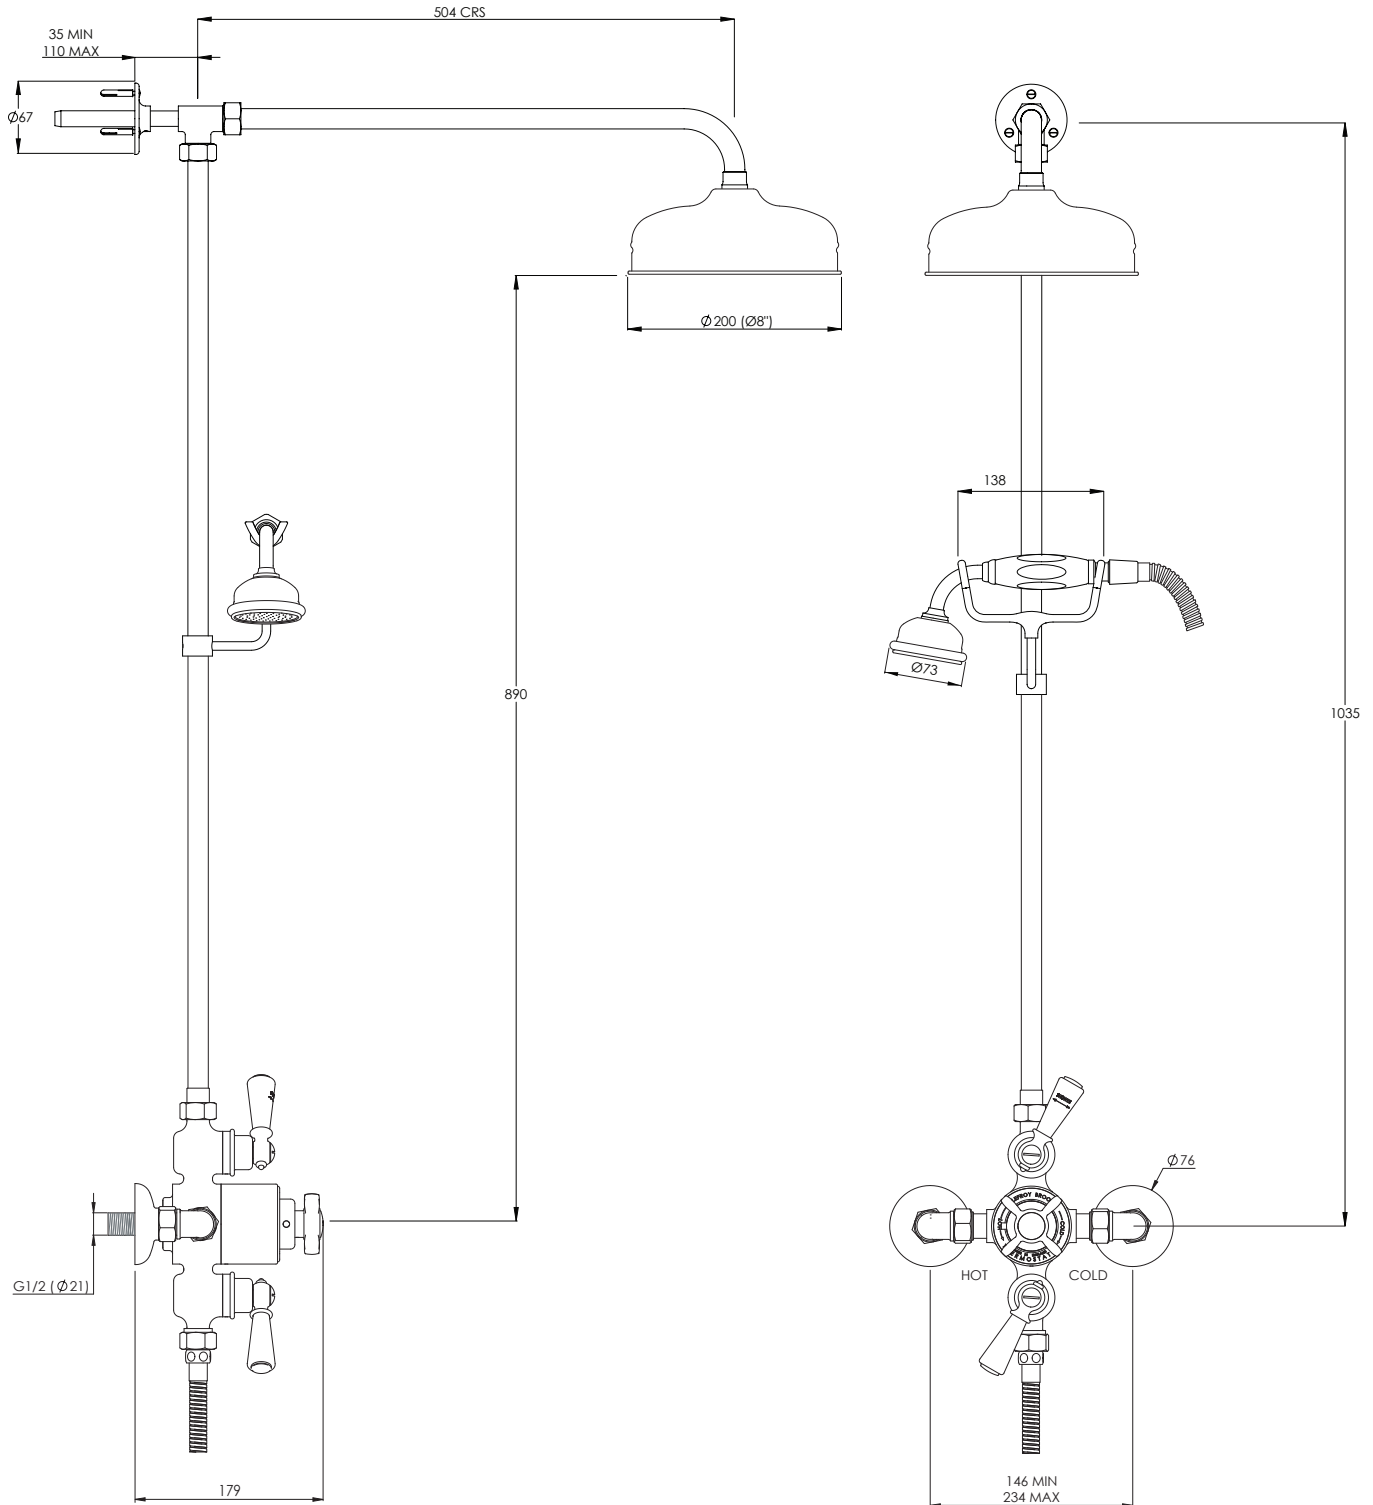

LEFROY BROOKS

IBROC HOUSE ESSEX ROAD
HODDESDON HERTS EN11 0QS UK
T: +44 (0)1992 708 316 F: +44 (0)1992 708 317

GDE8742

CLASSIC EXPOSED DUAL CONTROL THERMOSTATIC
VALVE WITH RISER, 8" ROSE, HANDSET & ADJUSTABLE
RISER PIPE BRACKET. (EURO SPEC)

DIMENSIONAL DATA SHEET

DATE: 05/04/2022

REVISION: A

COPYRIGHT © LBIP LTD. ALL RIGHTS RESERVED

DIMENSIONS IN MILLIMETRES

WHILST EVERY EFFORT IS MADE TO ENSURE THE ACCURACY OF THESE DATA SHEETS THEY ARE SUBJECT TO CHANGE WITHOUT NOTICE AS PART OF THE COMPANY'S PRODUCT DEVELOPMENT PROCESS